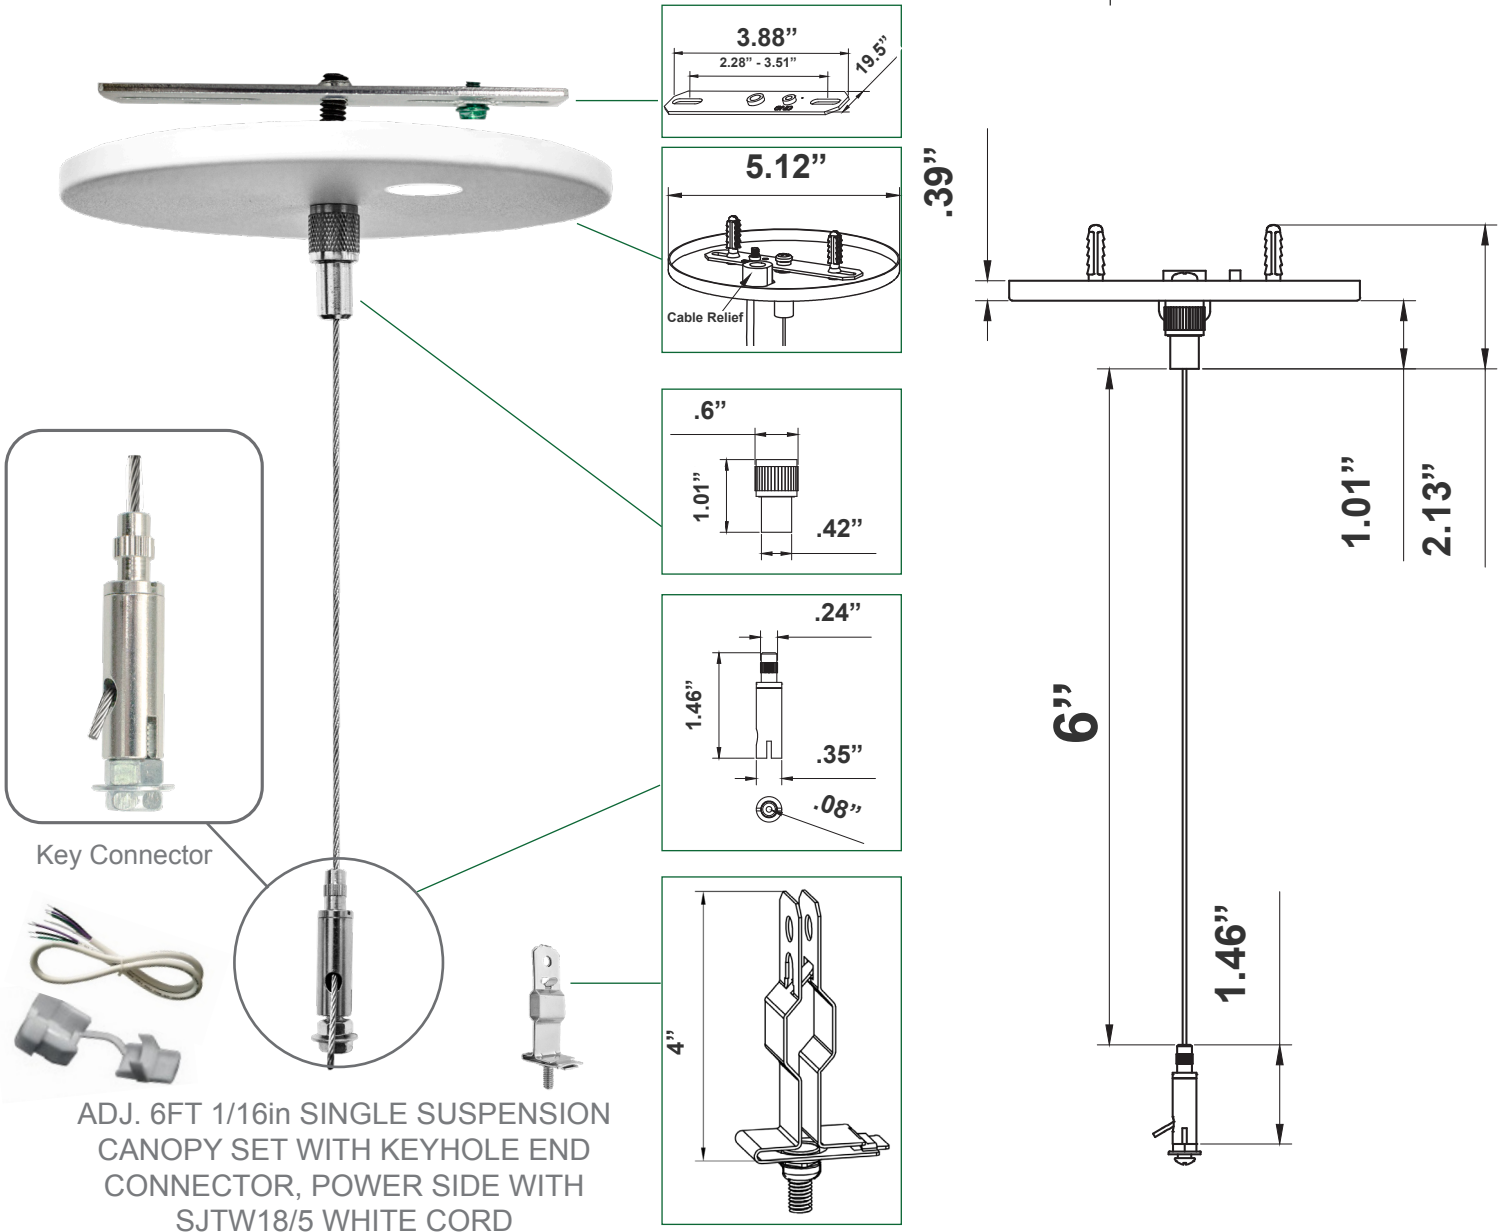

## Mechanical:

- Adjustable Steel Aircraft Cable, 6FT Long Max.
- 1/16 Dia. Aircraft Cable
- Zinc-Plated Steel Connectors
- Steel Canopy, White Powder Coated
- Max Load: 70 Lbs.
- Fits on a Standard 3" or 4" Junction Boxes.
- Fits on T-Bar Ceilings
- Steel T-bar Clip Included
- White Plastic Cable Bushing Included
- White 6 FT. Cord, SJTW 18 AWG 5-CONDUCT ( WH/ BK/GN/PU/GY)

## Accessories & Replacement Parts:

**SCL-6FT-SJTW18/5**  
WHITE 6 FT. CORD, SJTW 18 AWG  
5-CONDUCT ( WH/BK/GN/PU/GY)

**SCL-6FT-SJTW18/6**  
WHITE 6 FT. CORD, SJTW 18 AWG  
6-CONDUCT ( WH/BK/GN/PU/GY +  
RED FOR EMERGENCY)